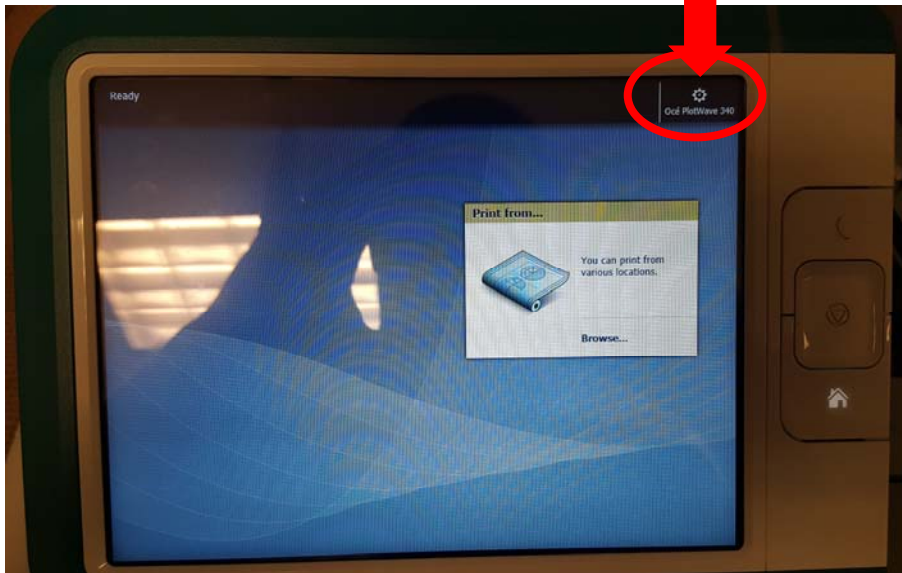

## Meter Read Help

Click on the settings from the home screen.

The meter read is where it says “Primary Counter”